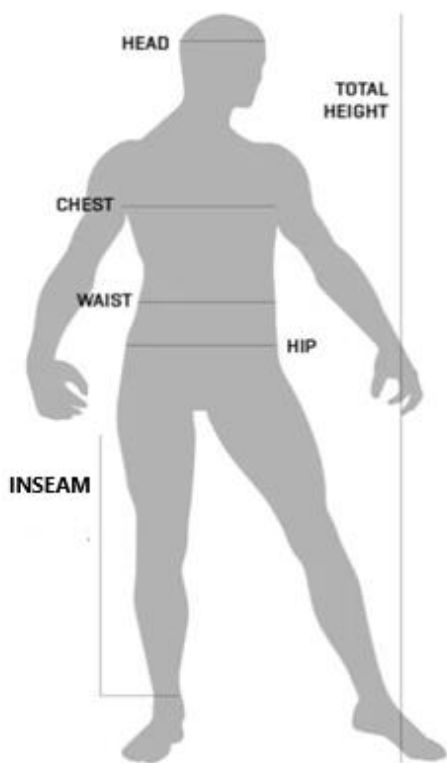

**HOMBRE
(MAN)**

**MUJER
(WOMAN)**

PARTES DE ARRIBA MUJER (WOMEN'S TOPS)

Women	XS	S	M	L	XL	XXL
Size	2	4-6	8-10	12-14	16	-
Chest	81-84	84-89	91-97	99-104.5	107-109	114-119
Sleeve	77	79	80	82.5	85	88
Waist	62-65	67-70	72-77	80-88	88-93	95-98
Hip	89-91	94-97	99-104	107-114	114-119	122-124
Inseam**	76-79	79-81	81-83	83-84	84	84

PARTES DE ABAJO MUJER (WOMEN'S BOTTOMS)

Women	XS	S	M	L	XL	XXL
Size	2	4-6	8-10	12-14	16	-
Chest	81-84	84-89	91-97	99-104.5	107-109	114-119
Sleeve	77	79	80	82.5	85	88
Waist	62-65	67-70	72-77	80-88	88-93	95-98
Hip	89-91	94-97	99-104	107-114	114-119	122-124
Inseam**	76-79	79-81	81-83	83-84	84	84

**Inseam length above are normal size lengths

PARTES DE ARRIBA Y DE ABAJO HOMBRE (MEN'S TOPS & BOTTOMS)

Men	XS	S	M	L	XL	XXL
Size	28	30	32	34	36	38
Chest	84-89	91.5-96.5	99.5-104.5	107-112	114.5-119.5	122-127
Neck	-	40	42	44	46	48
Sleeve	79	81.5	84	86.5	89	91.5
Waist	69-74	76.5-81	81.5-84	86.5-91.5	94-99	99-107
Hip	86.5-89	91.5-94	97-99	102-107	109.5-114.5	114.5-122
Inseam**	76.5	79	81.5	84	86.5	89