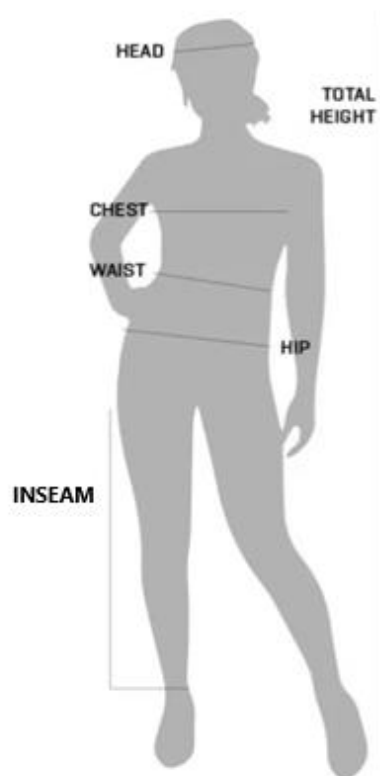

**HOMBRE
(MAN)**

**MUJER
(WOMAN)**

PARTES DE ARRIBA MUJER (WOMEN'S TOPS)

Women	XS	S	M	L	XL	XXL
Size	2	4-6	8-10	12-14	16	-
Chest	81-84	84-89	91-97	99-104.5	107-109	114-119
Sleeve	77	79	80	82.5	85	88
Waist	62-65	67-70	72-77	80-88	88-93	95-98
Hip	89-91	94-97	99-104	107-114	114-119	122-124
Inseam**	76-79	79-81	81-83	83-84	84	84

PARTES DE ABAJO MUJER (WOMEN'S BOTTOMS)

Women	XS	S	M	L	XL	XXL
Size	2	4-6	8-10	12-14	16	-
Chest	81-84	84-89	91-97	99-104.5	107-109	114-119
Sleeve	77	79	80	82.5	85	88
Waist	62-65	67-70	72-77	80-88	88-93	95-98
Hip	89-91	94-97	99-104	107-114	114-119	122-124
Inseam**	76-79	79-81	81-83	83-84	84	84

**Inseam length above are normal size lengths

PARTES DE ARRIBA Y DE ABAJO HOMBRE (MEN'S TOPS & BOTTOMS)

Men	XS	S	M	L	XL	XXL
Size	28	30	32	34	36	38
Chest	84-89	91.5-96.5	99.5-104.5	107-112	114.5-119.5	122-127
Neck	-	40	42	44	46	48
Sleeve	79	81.5	84	86.5	89	91.5
Waist	69-74	76.5-81	81.5-84	86.5-91.5	94-99	99-107
Hip	86.5-89	91.5-94	97-99	102-107	109.5-114.5	114.5-122
Inseam**	76.5	79	81.5	84	86.5	89