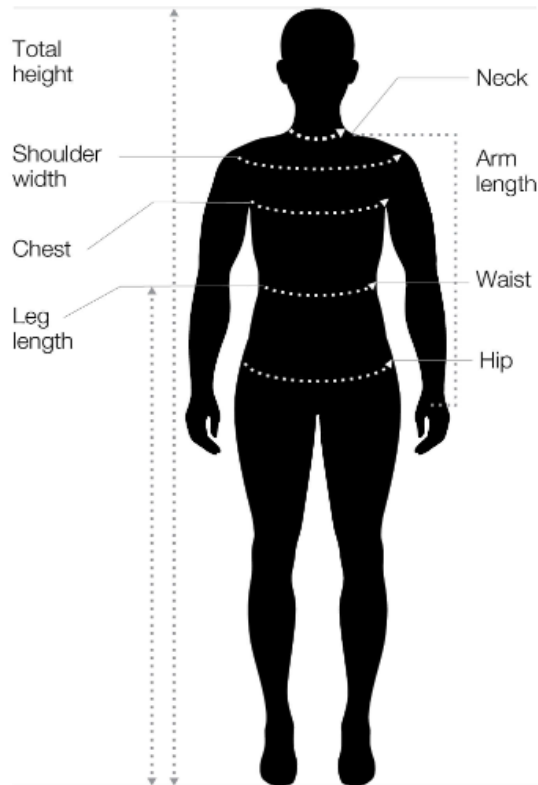

VESTIMENTA HOMBRE (MEN'S APPAREL)

EU/UK	44/XS	46/S	48/M	50/L	52/XL
US	XXS	XS	S	M	L
Total height (cm)	170-173	173-176	176-179	179-182	182-185
Waist (inches) approx.	*28**	*30**	*32**	*34**	*36**
Neck (cm)	39	40	41	42	43
Shoulder width (cm)	42,5	44	45,5	47	48,5
Chest (cm)	88-91	92-95	96-99	100-103	104-107
Waist (cm)	72-75	76-79	80-83	84-87	88-91
Hip (cm)	84-87	88-91	92-95	96-99	100-103
Arm length [from center back] (cm)	79	81	83	85	87
Leg length [from waist] (cm)	101-104	103-106	105-108	107-110	109-112
Leg length (waist)	101-104	103-106	105-108	107-110	109-112

VESTIMENTA MUJER (WOMEN'S APPAREL)

UK	6	8	10	12	14
DE	34	36	38	40	42
IT	40	42	44	46	48
FR	36	38	40	42	44
US	XS	S	M	L	XL

Total height (cm)	162-165	164-167	168-171	170-173	172-175
Neck (cm)	35	36	37	38	39
Shoulder width (cm)	37	38	39	40	41
Chest (cm)	86-89	90-93	94-97	98-101	102-105
Waist (cm)	62-65	66-69	70-73	74-77	78-81
Hip (cm)	90-93	94-97	98-101	102-105	106-109
Arm length [from center back] (cm)	75	77,5	79	80,5	83
Leg length [from waist] (cm)	102-105	103-106	104-107	105-108	106-109