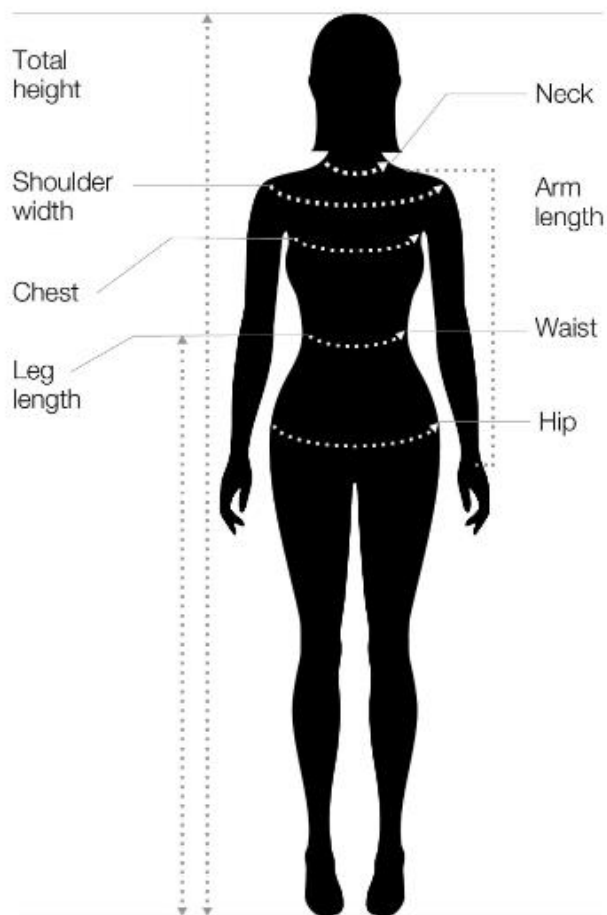

VESTIMENTA HOMBRE (MEN'S APPAREL)

EU/UK	44/XS	46/S	48/M	50/L	52/XL
US	XXS	XS	S	M	L
Total height (cm)	170-173	173-176	176-179	179-182	182-185
Waist (inches) approx.	*28**	*30**	*32**	*34**	*36**
Neck (cm)	39	40	41	42	43
Shoulder width (cm)	42,5	44	45,5	47	48,5
Chest (cm)	88-91	92-95	96-99	100-103	104-107
Waist (cm)	72-75	76-79	80-83	84-87	88-91
Hip (cm)	84-87	88-91	92-95	96-99	100-103
Arm length [from center back] (cm)	79	81	83	85	87
Leg length [from waist] (cm)	101-104	103-106	105-108	107-110	109-112
Leg length (waist)	101-104	103-106	105-108	107-110	109-112

VESTIMENTA MUJER (WOMEN'S APPAREL)

UK	6	8	10	12	14
DE	34	36	38	40	42
IT	40	42	44	46	48
FR	36	38	40	42	44
US	XS	S	M	L	XL

Total height (cm)	162-165	164-167	168-171	170-173	172-175
Neck (cm)	35	36	37	38	39
Shoulder width (cm)	37	38	39	40	41
Chest (cm)	86-89	90-93	94-97	98-101	102-105
Waist (cm)	62-65	66-69	70-73	74-77	78-81
Hip (cm)	90-93	94-97	98-101	102-105	106-109
Arm length [from center back] (cm)	75	77,5	79	80,5	83
Leg length [from waist] (cm)	102-105	103-106	104-107	105-108	106-109