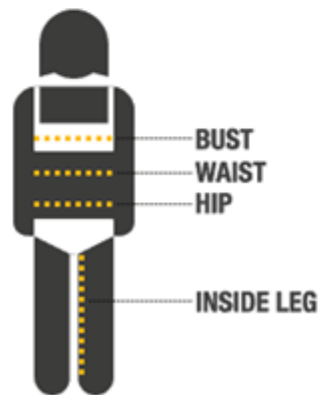

HOMBRE (MAN)

	XS	S	M	L	XL
CHEST	92cm	97cm	102cm	107cm	112cm
	36in	38in	40in	42in	44in
WAIST	71cm	76cm	81cm	86cm	91cm
	28in	30in	32in	34in	36in
INSIDE LEG	79cm	81cm	81cm	81cm	84cm
	31.5in	32in	32in	32in	33in

MUJER (WOMAN)

	XS	S	M	L	XL
BUST	82-86cm	86-90cm	90-94cm	94-98cm	98-102cm
	33-34in	34-36in	36-37in	37-38in	38-40in
WAIST	64-68cm	68-72cm	72-76cm	76-80cm	80-84cm
	25-27in	27-28in	28-30in	30-31in	31-33in
HIP	90-94cm	94-98cm	98-102cm	102-106cm	106-110cm
	35-37in	37-38in	38-40in	40-42in	42-43in
INSIDE LEG	79cm	81cm	81cm	81cm	84cm
	31.5in	32in	32in	32in	33in