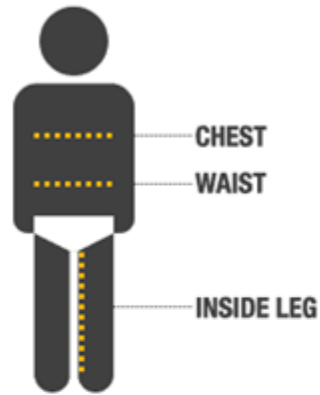

HOMBRE (MAN)

	XS	S	M	L	XL
CHEST	92cm	97cm	102cm	107cm	112cm
	36in	38in	40in	42in	44in
WAIST	71cm	76cm	81cm	86cm	91cm
	28in	30in	32in	34in	36in
INSIDE LEG	79cm	81cm	81cm	81cm	84cm
	31.5in	32in	32in	32in	33in

MUJER (WOMAN)

	XS	S	M	L	XL
BUST	82-86cm	86-90cm	90-94cm	94-98cm	98-102cm
	33-34in	34-36in	36-37in	37-38in	38-40in
WAIST	64-68cm	68-72cm	72-76cm	76-80cm	80-84cm
	25-27in	27-28in	28-30in	30-31in	31-33in
HIP	90-94cm	94-98cm	98-102cm	102-106cm	106-110cm
	35-37in	37-38in	38-40in	40-42in	42-43in
INSIDE LEG	79cm	81cm	81cm	81cm	84cm
	31.5in	32in	32in	32in	33in